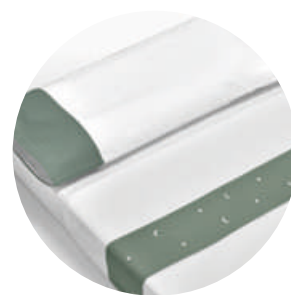

Sena verde botella

**NÓRDICO + PROTECTOR
90X50**

REF. TECN90X50SEVEB

**NÓRDICO + PROTECTOR
120X60**

REF. TENP60SEVEB

JUEGO SÁBANAS 2 PIEZAS

90X50 — REF. TESA90X50SEVEB
120X60 — REF. TESA120X60SEVEB

TEXTILES