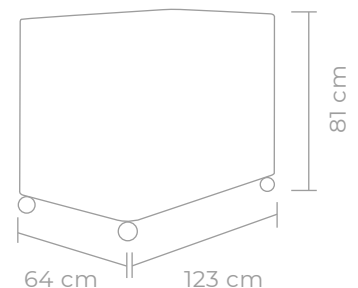

90x50

MINICUNA/CUNA DOCO SLEEPING STYLE 90x50 + COLCHÓN

MINICUNA/CUNA DOCO SLEEPING STYLE 90x50 (Colchón no incluido)

REF. VMIDOCsBLNA

REF. VMIDOCsBLNA/SC

120x60

CUNA DOCO SLEEPING STYLE 120x60

Colchón no incluido.